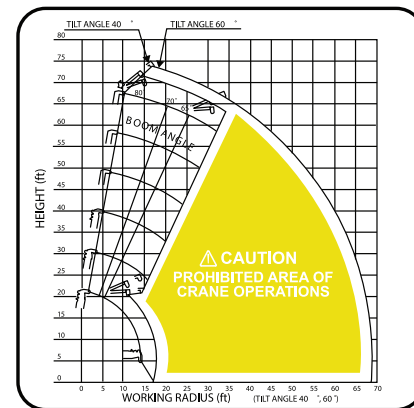

TRACK

Width	1.3ft
-------	-------

WORKING RANGE

EXTENSION JIB WORKING RANGE

LOAD CHART SUPERCRAANE™

706

LOAD CHART

BOOM SECTION 1 EXTENDED											
Working Radius (ft.)	9.0	9.8	10.0	11.0	13.0	14.1					
Outriggers Maximum (lbs.)	13,330	13,330	13,200	12,480	10,890	8,810					
Outriggers Halfway (lbs.)	13,330	13,330	13,200	12,480	10,890	8,810					
Outriggers Minimum (lbs.)	13,330	13,330	13,200	12,480	10,270	8,370					
BOOM SECTIONS 1 + 2 EXTENDED											
Working Radius (ft.)	9.0	9.8	10.0	11.0	13.0	16.0	20.0	23.0	23.6		
Outriggers Maximum (lbs.)	13,330	13,330	13,160	12,300	10,650	8,600	6,400	5,040	4,500		
Outriggers Halfway (lbs.)	13,330	13,330	13,160	12,300	10,650	8,600	5,200	3,840	3,520		
Outriggers Minimum (lbs.)	13,330	13,330	13,160	12,300	10,440	5,900	3,550	2,630	2,420		
BOOM SECTIONS 1 + 2 + 3 EXTENDED											
Working Radius (ft.)	9.0	13.0	16.0	20.0	23.0	26.0	30.0	33.0	33.1		
Outriggers Maximum (lbs.)	10,140	10,140	8,340	6,450	5,370	4,140	2,920	2,200	2,200		
Outriggers Halfway (lbs.)	10,140	10,140	8,340	5,480	3,950	3,010	2,100	1,650	1,650		
Outriggers Minimum (lbs.)	10,140	10,140	6,200	3,640	2,750	2,010	1,470	1,030	980		
BOOM SECTIONS 1 + 2 + 3 + 4 EXTENDED											
Working Radius (ft.)	16.5	20.0	23.0	26.0	30.0	32.0	36.0	39.0	42.3		
Outriggers Maximum (lbs.)	6,580	5,630	4,840	4,230	3,300	2,700	2,200	1,900	1,100		
Outriggers Halfway (lbs.)	6,580	5,580	4,170	3,240	2,430	1,950	1,550	1,340	990		
Outriggers Minimum (lbs.)	6,100	4,000	2,960	2,350	1,670	1,290	1,050	840	630		
BOOM SECTIONS 1 + 2 + 3 + 4 + 5 EXTENDED											
Working Radius (ft.)	20.0	26.0	30.0	33.0	36.0	39.0	43.0	46.0	49.0	51.8	
Outriggers Maximum (lbs.)	5,200	3,900	3,090	2,720	2,320	2,000	1,600	1,400	1,220	990	
Outriggers Halfway (lbs.)	5,200	3,470	2,520	2,160	1,770	1,450	1,180	990	770	650	
Outriggers Minimum (lbs.)	4,300	2,470	1,780	1,520	1,210	1,000	750	610	480	390	
BOOM SECTIONS 1 + 2 + 3 + 4 + 5 + 6 EXTENDED											
Working Radius (ft.)	26.0	33.0	39.0	46.0	52.0	59.0	61.0				
Outriggers Maximum (lbs.)	3,100	2,290	1,890	1,420	1,010	660	550				
Outriggers Halfway (lbs.)	3,100	2,280	1,560	1,090	790	550	440				
Outriggers Minimum (lbs.)	2,540	1,630	1,120	720	500	300	230				