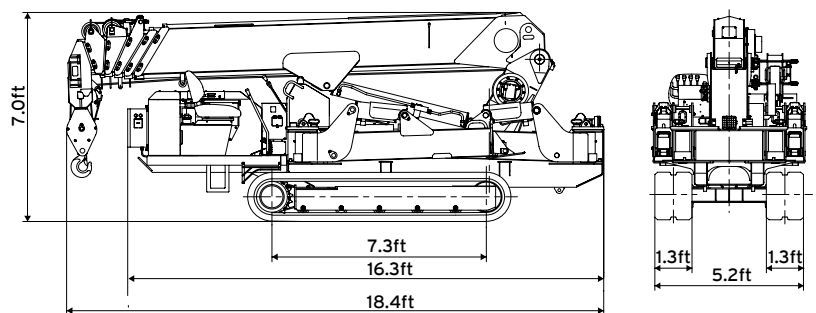

TRACK

Width	1.3ft
-------	-------

WORKING RANGE

EXTENSION JIB WORKING RANGE

LOAD CHART SUPERCRAANE™

706

LOAD CHART

BOOM SECTION 1 EXTENDED											
Working Radius (ft.)	9.0	9.8	10.0	11.0	13.0	14.1					
Outriggers Maximum (lbs.)	13,330	13,330	13,200	12,480	10,890	8,810					
Outriggers Halfway (lbs.)	13,330	13,330	13,200	12,480	10,890	8,810					
Outriggers Minimum (lbs.)	13,330	13,330	13,200	12,480	10,270	8,370					
BOOM SECTIONS 1 + 2 EXTENDED											
Working Radius (ft.)	9.0	9.8	10.0	11.0	13.0	16.0	20.0	23.0	23.6		
Outriggers Maximum (lbs.)	13,330	13,330	13,160	12,300	10,650	8,600	6,400	5,040	4,500		
Outriggers Halfway (lbs.)	13,330	13,330	13,160	12,300	10,650	8,600	5,200	3,840	3,520		
Outriggers Minimum (lbs.)	13,330	13,330	13,160	12,300	10,440	5,900	3,550	2,630	2,420		
BOOM SECTIONS 1 + 2 + 3 EXTENDED											
Working Radius (ft.)	9.0	13.0	16.0	20.0	23.0	26.0	30.0	33.0	33.1		
Outriggers Maximum (lbs.)	10,140	10,140	8,340	6,450	5,370	4,140	2,920	2,200	2,200		
Outriggers Halfway (lbs.)	10,140	10,140	8,340	5,480	3,950	3,010	2,100	1,650	1,650		
Outriggers Minimum (lbs.)	10,140	10,140	6,200	3,640	2,750	2,010	1,470	1,030	980		
BOOM SECTIONS 1 + 2 + 3 + 4 EXTENDED											
Working Radius (ft.)	16.5	20.0	23.0	26.0	30.0	32.0	36.0	39.0	42.3		
Outriggers Maximum (lbs.)	6,580	5,630	4,840	4,230	3,300	2,700	2,200	1,900	1,100		
Outriggers Halfway (lbs.)	6,580	5,580	4,170	3,240	2,430	1,950	1,550	1,340	990		
Outriggers Minimum (lbs.)	6,100	4,000	2,960	2,350	1,670	1,290	1,050	840	630		
BOOM SECTIONS 1 + 2 + 3 + 4 + 5 EXTENDED											
Working Radius (ft.)	20.0	26.0	30.0	33.0	36.0	39.0	43.0	46.0	49.0	51.8	
Outriggers Maximum (lbs.)	5,200	3,900	3,090	2,720	2,320	2,000	1,600	1,400	1,220	990	
Outriggers Halfway (lbs.)	5,200	3,470	2,520	2,160	1,770	1,450	1,180	990	770	650	
Outriggers Minimum (lbs.)	4,300	2,470	1,780	1,520	1,210	1,000	750	610	480	390	
BOOM SECTIONS 1 + 2 + 3 + 4 + 5 + 6 EXTENDED											
Working Radius (ft.)	26.0	33.0	39.0	46.0	52.0	59.0	61.0				
Outriggers Maximum (lbs.)	3,100	2,290	1,890	1,420	1,010	660	550				
Outriggers Halfway (lbs.)	3,100	2,280	1,560	1,090	790	550	440				
Outriggers Minimum (lbs.)	2,540	1,630	1,120	720	500	300	230				