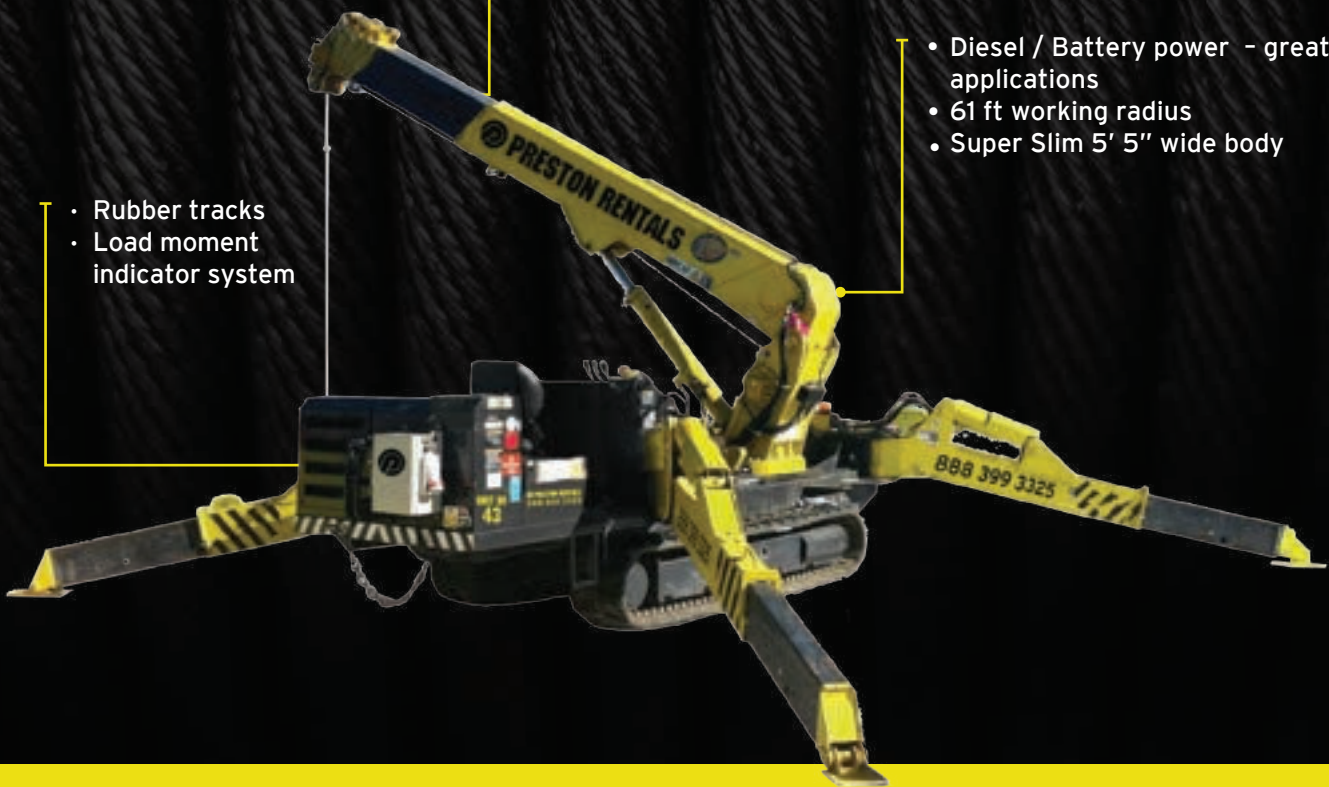

SUPERCRANE™

706

- 13,330 lb @ 9.8 ft
- 71 ft Tip Height
- 81 ft Tip Height with Offset Fly Jib

- Diesel / Battery power - great for indoor applications
- 61 ft working radius
- Super Slim 5' 5" wide body

- Rubber tracks
- Load moment indicator system

The Preston Rentals SuperCrane 706 has a 6.6 ton capacity at 9' 10" and has a hook height of 64' 0". It is only 5' 5" wide and is narrow enough to gain access through a standard, double doorway. For added lifting flexibility, the 706 also features an optional searcher hook and a 10' 2" swing-away fly jib, providing a maximum hook height of 74' 5". Consider the possibilities...

COUNT ON US

Phone 888 399 3325 | prestonrentals.com

SPECIFICATIONS SUPERCRANE™

706

DIMENSIONS

Length	18' 6"
Width	5' 4"
Height	7'
Weight	18,453 lbs

CAPACITY

Max. capacity	13,330 lb @ 9.8 ft
Max. working radius (main boom)	550lbs capacity at 61 ft
Max. lifting height (main boom)	62.9ft
Max. lifting height (fly jib)	75.4ft