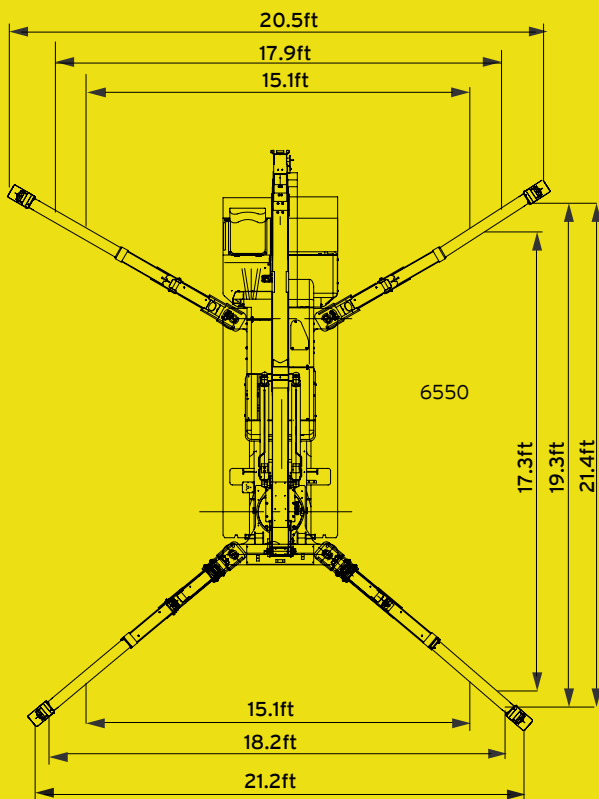

SPECIFICATIONS SUPERCRANE™

706

DIMENSIONS

Length	18' 6"
Width	5' 4"
Height	7'
Weight	18,453 lbs

CAPACITY

Max. capacity	13,330 lb @ 9.8 ft
Max. working radius (main boom)	550lbs capacity at 61 ft
Max. lifting height (main boom)	62.9ft
Max. lifting height (fly jib)	75.4ft

TRACK

Width	1.3ft