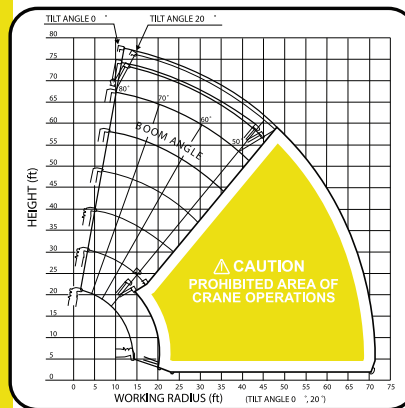

TRACK

Width	1.3ft
-------	-------

WORKING RANGE

EXTENSION JIB WORKING RANGE

LOAD CHART SUPERCRAANE™

706

LOAD CHART

BOOM SECTION 1 EXTENDED											
Working Radius (ft.)	9.0	9.8	10.0	11.0	13.0	14.1					
Outriggers Maximum (lbs.)	13,330	13,330	13,200	12,480	10,890	8,810					
Outriggers Halfway (lbs.)	13,330	13,330	13,200	12,480	10,890	8,810					
Outriggers Minimum (lbs.)	13,330	13,330	13,200	12,480	10,270	8,370					
BOOM SECTIONS 1 + 2 EXTENDED											
Working Radius (ft.)	9.0	9.8	10.0	11.0	13.0	16.0	20.0	23.0	23.6		
Outriggers Maximum (lbs.)	13,330	13,330	13,160	12,300	10,650	8,600	6,400	5,040	4,500		
Outriggers Halfway (lbs.)	13,330	13,330	13,160	12,300	10,650	8,600	5,200	3,840	3,520		
Outriggers Minimum (lbs.)	13,330	13,330	13,160	12,300	10,440	5,900	3,550	2,630	2,420		
BOOM SECTIONS 1 + 2 + 3 EXTENDED											
Working Radius (ft.)	9.0	13.0	16.0	20.0	23.0	26.0	30.0	33.0	33.1		
Outriggers Maximum (lbs.)	10,140	10,140	8,340	6,450	5,370	4,140	2,920	2,200	2,200		
Outriggers Halfway (lbs.)	10,140	10,140	8,340	5,480	3,950	3,010	2,100	1,650	1,650		
Outriggers Minimum (lbs.)	10,140	10,140	6,200	3,640	2,750	2,010	1,470	1,030	980		
BOOM SECTIONS 1 + 2 + 3 + 4 EXTENDED											
Working Radius (ft.)	16.5	20.0	23.0	26.0	30.0	32.0	36.0	39.0	42.3		
Outriggers Maximum (lbs.)	6,580	5,630	4,840	4,230	3,300	2,700	2,200	1,900	1,100		
Outriggers Halfway (lbs.)	6,580	5,580	4,170	3,240	2,430	1,950	1,550	1,340	990		
Outriggers Minimum (lbs.)	6,100	4,000	2,960	2,350	1,670	1,290	1,050	840	630		
BOOM SECTIONS 1 + 2 + 3 + 4 + 5 EXTENDED											
Working Radius (ft.)	20.0	26.0	30.0	33.0	36.0	39.0	43.0	46.0	49.0	51.8	
Outriggers Maximum (lbs.)	5,200	3,900	3,090	2,720	2,320	2,000	1,600	1,400	1,220	990	
Outriggers Halfway (lbs.)	5,200	3,470	2,520	2,160	1,770	1,450	1,180	990	770	650	
Outriggers Minimum (lbs.)	4,300	2,470	1,780	1,520	1,210	1,000	750	610	480	390	
BOOM SECTIONS 1 + 2 + 3 + 4 + 5 + 6 EXTENDED											
Working Radius (ft.)	26.0	33.0	39.0	46.0	52.0	59.0	61.0				
Outriggers Maximum (lbs.)	3,100	2,290	1,890	1,420	1,010	660	550				
Outriggers Halfway (lbs.)	3,100	2,280	1,560	1,090	790	550	440				
Outriggers Minimum (lbs.)	2,540	1,630	1,120	720	500	300	230				