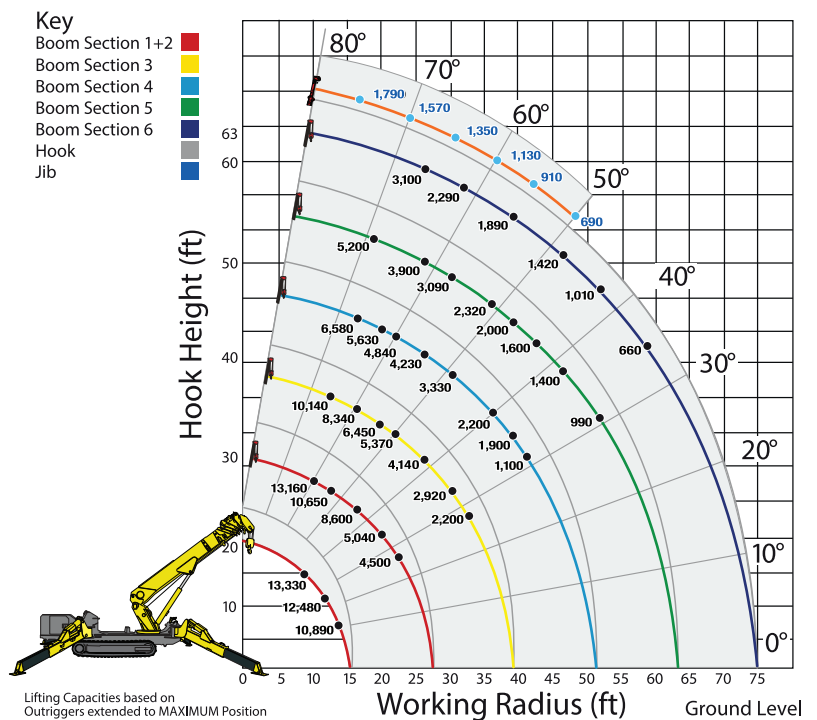

WORKING RANGE